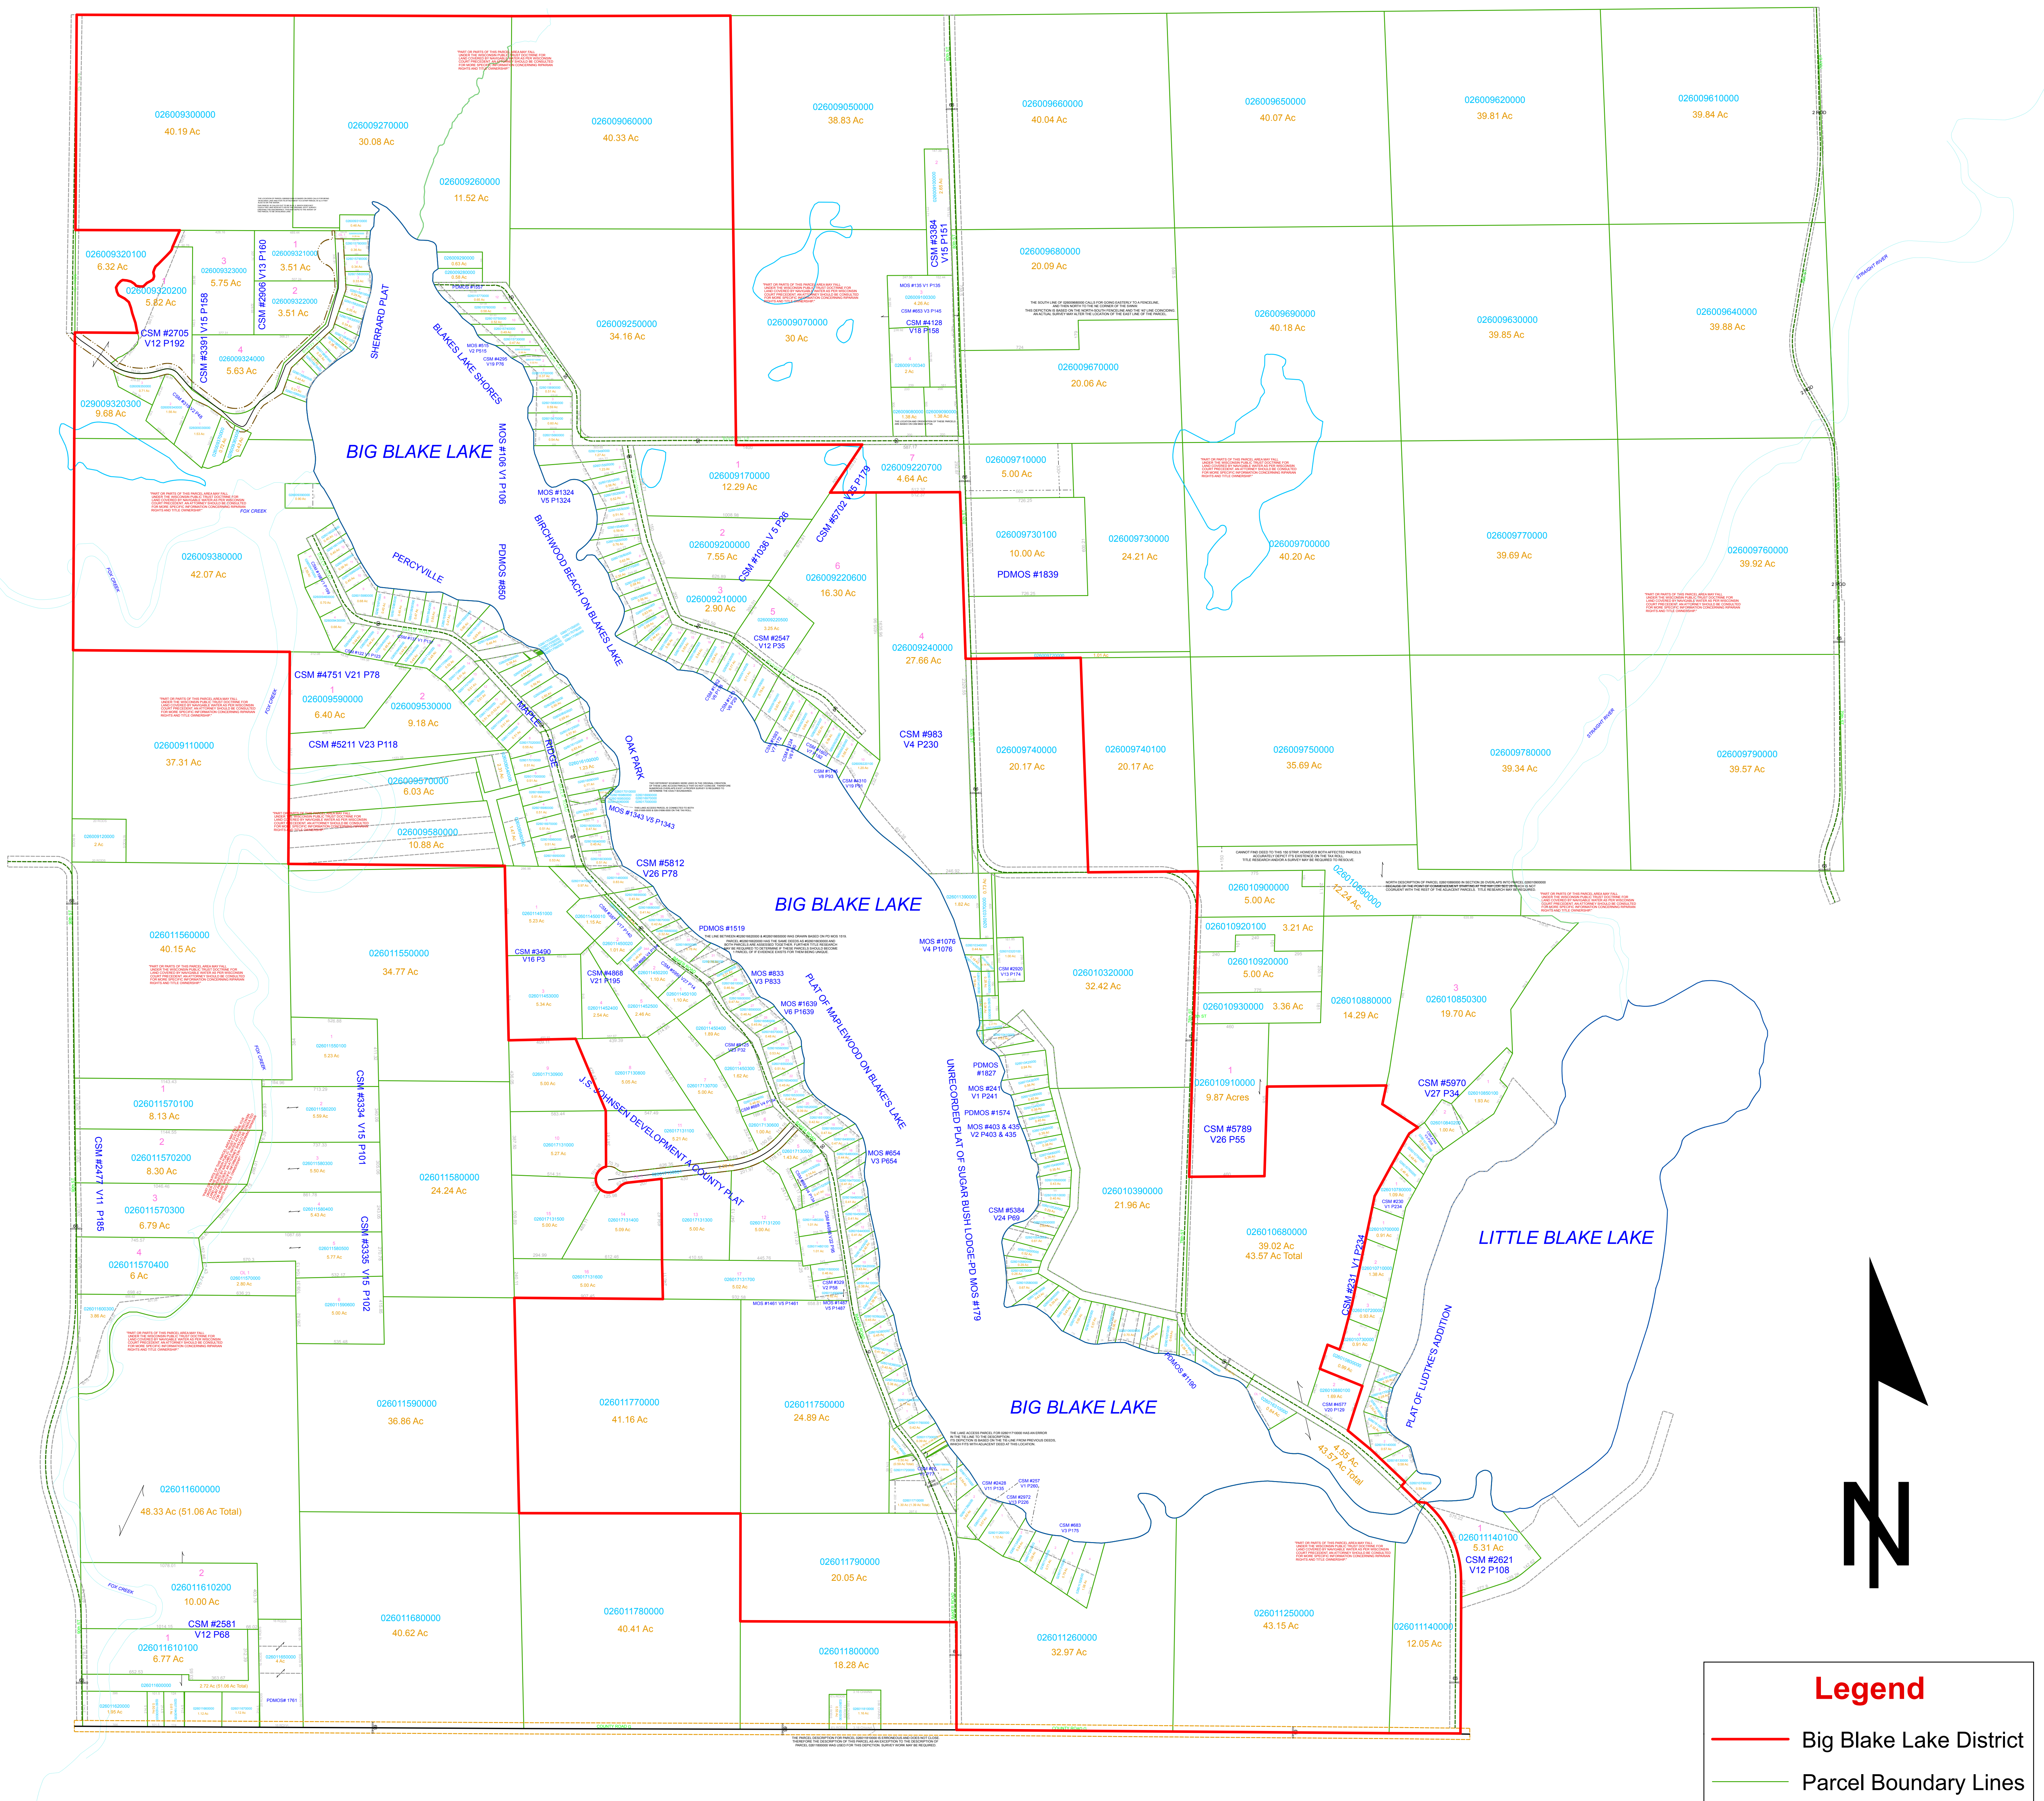

# BIG BLAKE LAKE-LAKE DISTRICT BOUNDARY

## Legend

- Big Blake Lake District
- Parcel Boundary Lines